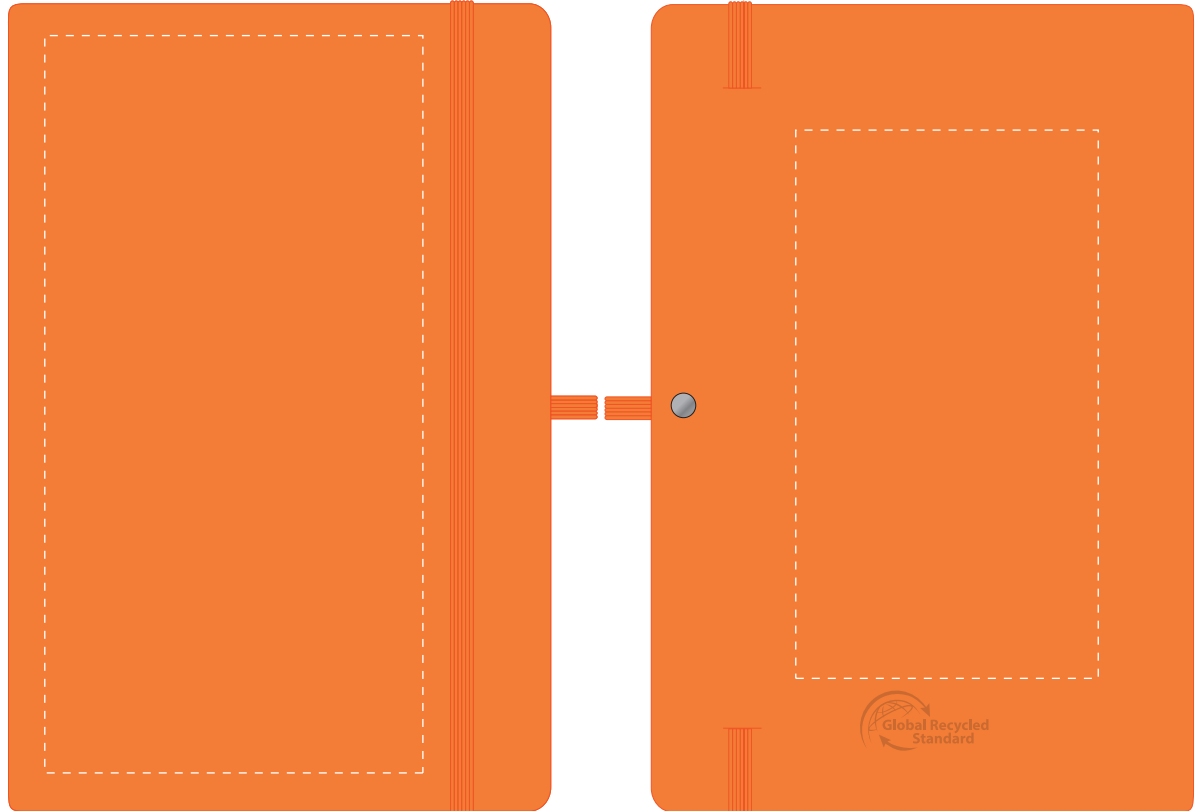

Your Ref:	Quantity:	Product Code: QS2345
Our Ref:	Version: 1	Product Colour: AMBER

PRINTING CONCERNS:**PRODUCT INFO: DUE TO THE NATURE OF THE PRODUCT THE PRINT POSITION MAY VARY BY 2 - 3 MM**

We stock this item in the following colours

**PANTONE REFERENCE(S)**

- Colour 1
- Colour 1
- Colour 1
- Colour 1

ARTWORK SCALE 50%

- CENTRED TO PRINT AREA
- CENTRED TO NOTEBOOK

The dashed line is to demonstrate print area and will not appear on your printed item**PLEASE NOTE:**